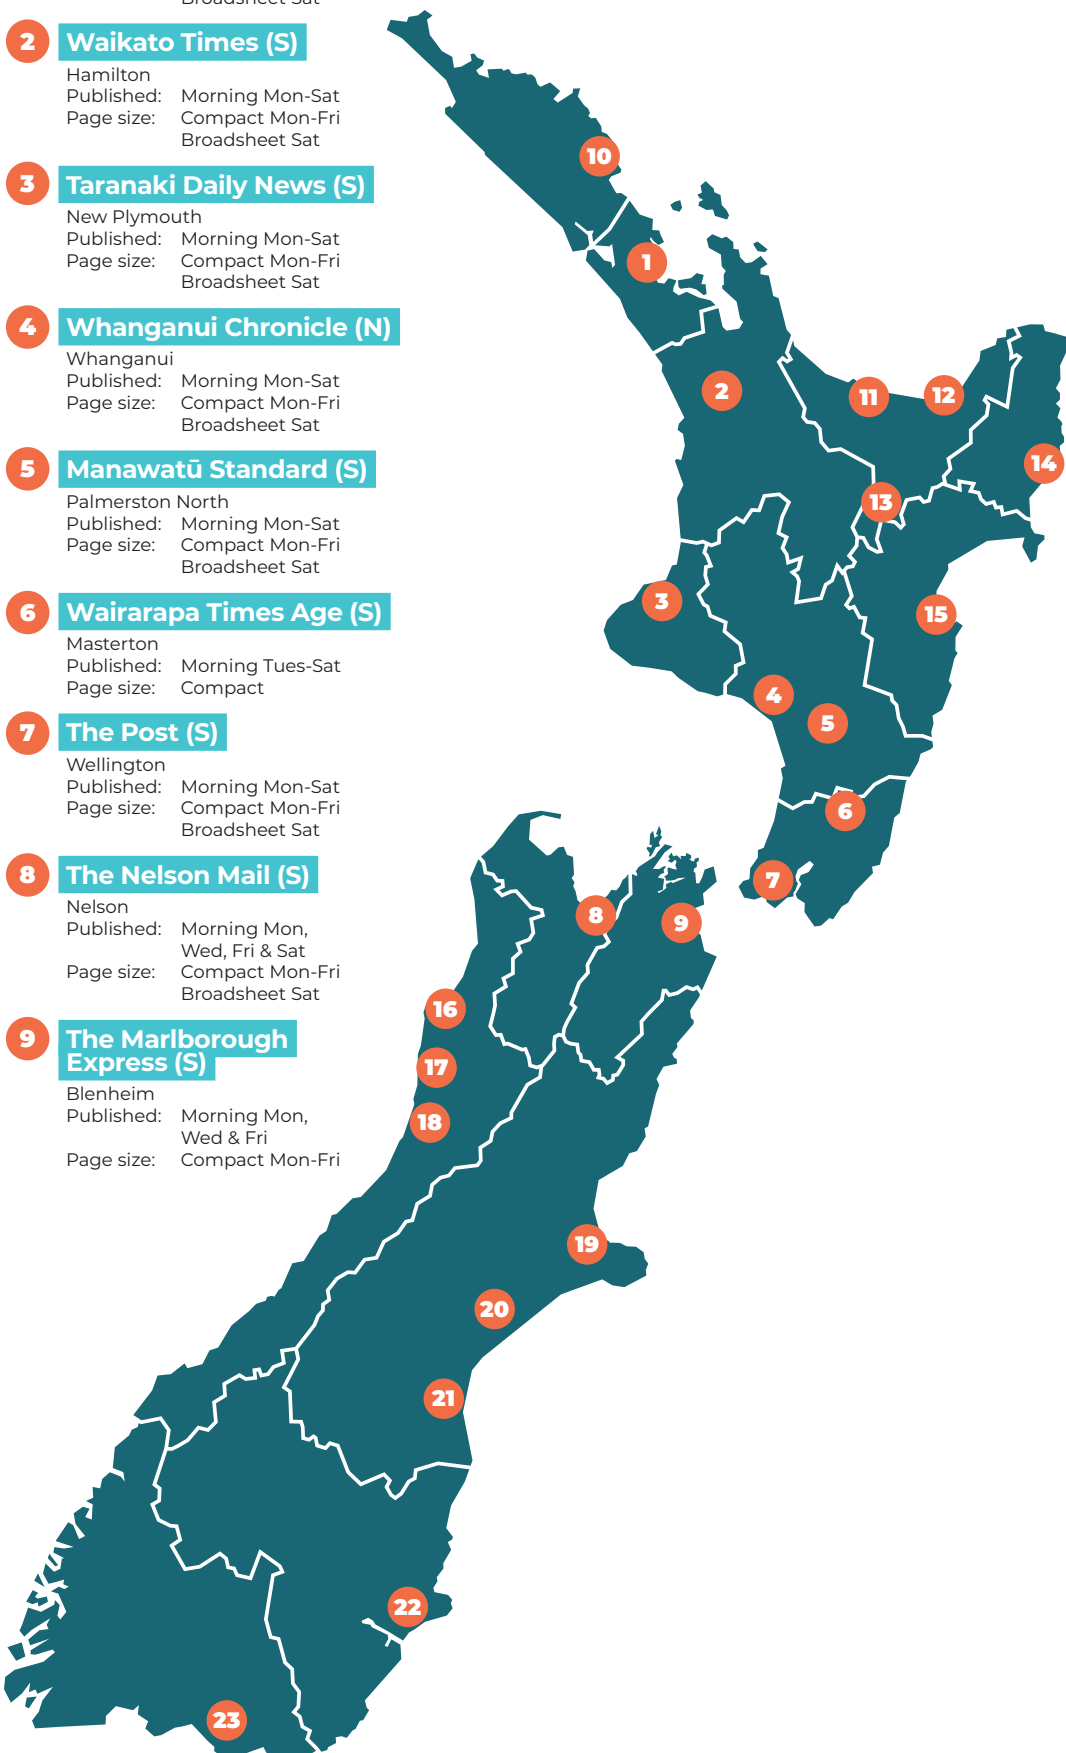

Timaru
Published: Morning Mon-Sat
Page size: Compact Mon-Fri
Broadsheet Sat

22 Otago Daily Times (I)

Dunedin
Published: Morning Mon-Sat
Page size: Broadsheet

23 Southland Times (S)

Invercargill
Published: Morning Mon-Sat
Page size: Compact Mon-Fri
Broadsheet Sat