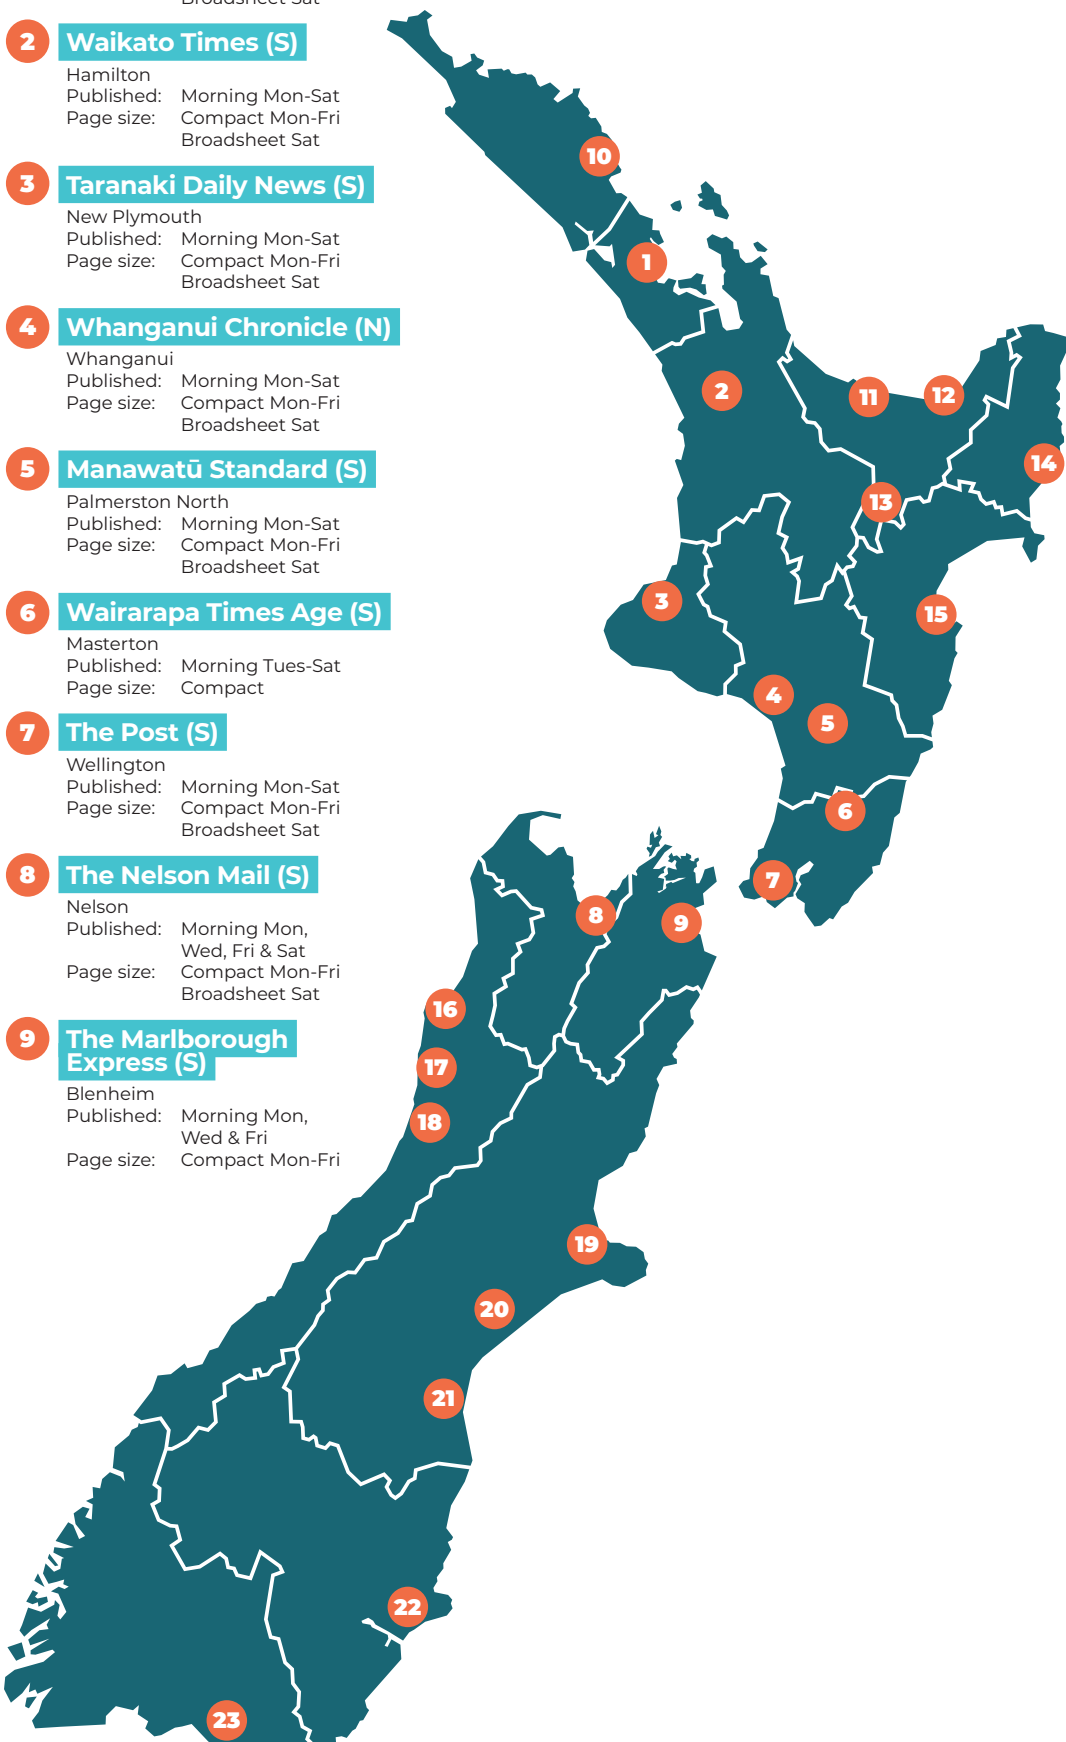

Timaru
Published: Morning Mon-Sat
Page size: Compact Mon-Fri
Broadsheet Sat

22 Otago Daily Times (I)

Dunedin
Published: Morning Mon-Sat
Page size: Broadsheet

23 Southland Times (S)

Invercargill
Published: Morning Mon-Sat
Page size: Compact Mon-Fri
Broadsheet Sat