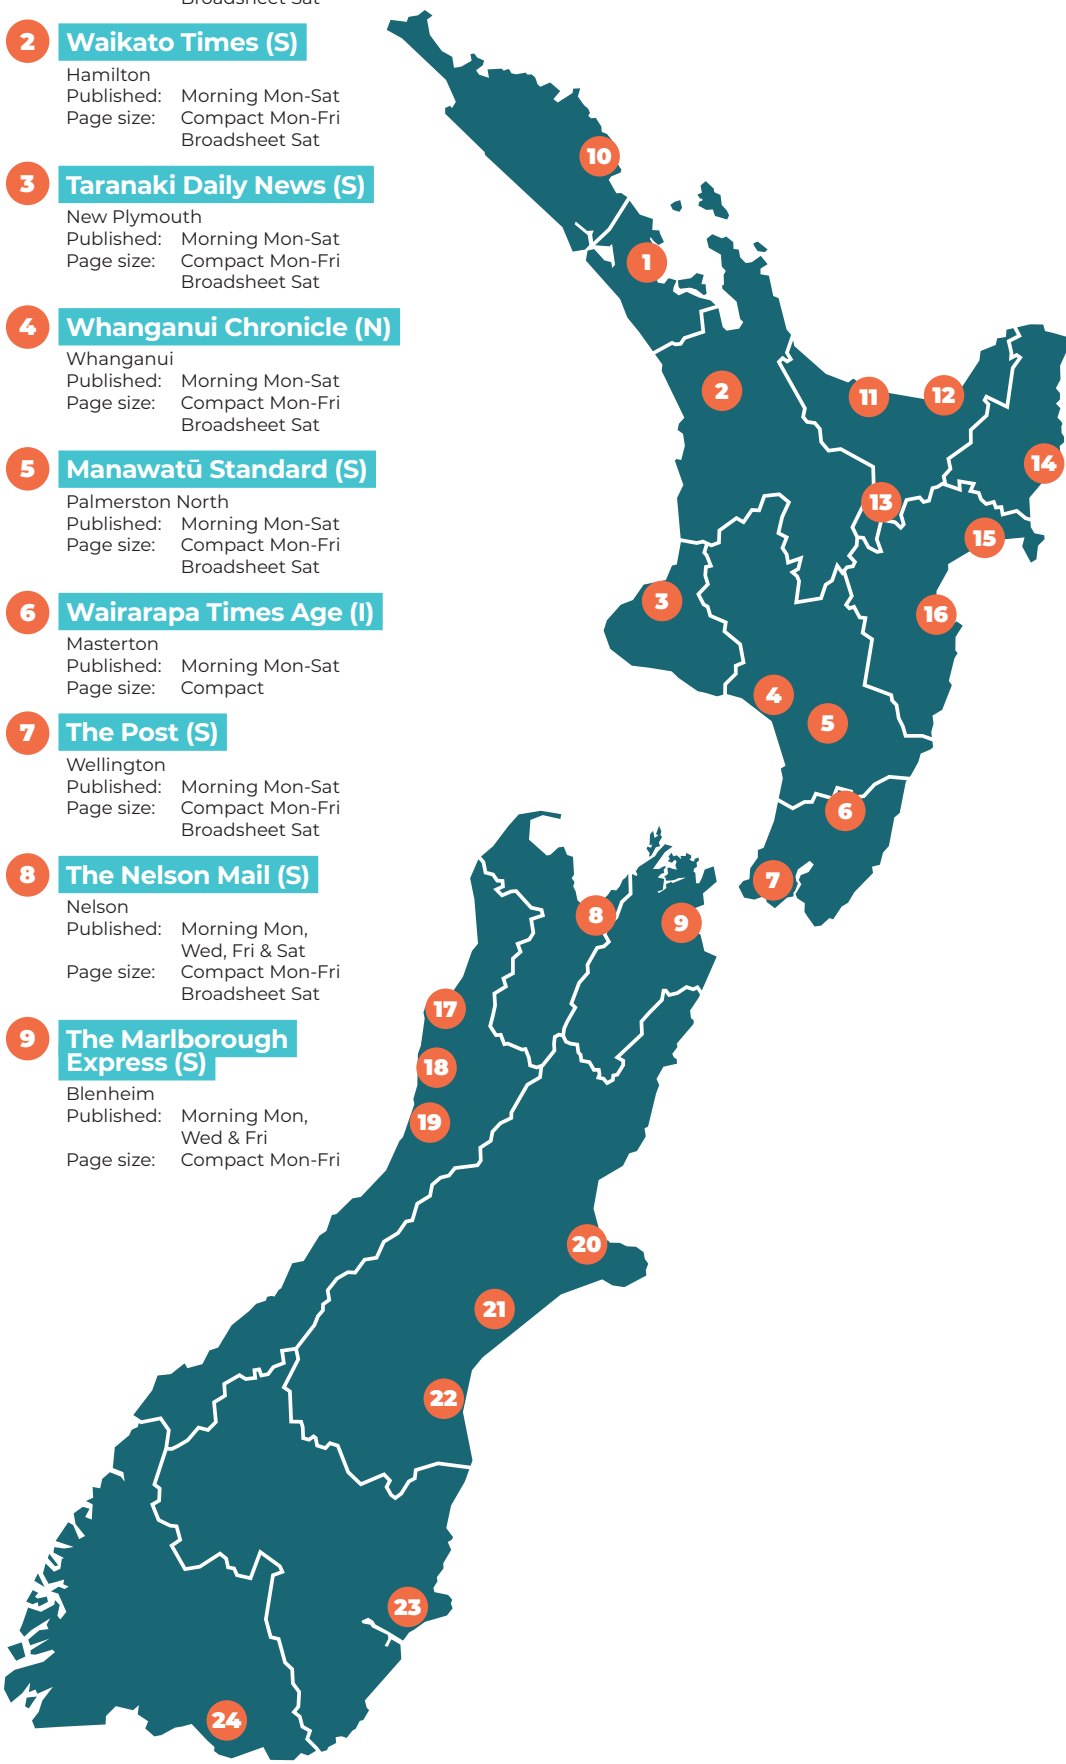

Whangārei
Published: Morning Mon-Sat
Page size: Compact Mon-Fri
Broadsheet Sat

11 Bay of Plenty Times (N)

Tauranga
Published: Morning Mon-Sat
Page size: Compact Mon-Fri
Broadsheet Sat

12 Whakātane Beacon (I)

Whakātane
Published: Morning Wed & Fri
Page size: Compact

13 Rotorua Daily Post (N)

Rotorua
Published: Morning Mon-Sat
Page size: Compact Mon-Fri
Broadsheet Sat

14 The Gisborne Herald (I)

Gisborne
Published: Morning Tue - Sat
Page size: Compact

15 Wairoa Star (I)

Wairoa
Published: Morning Tues & Thu
Page size: Compact

16 Hawkes Bay Today (N)

Hastings
Published: Morning Mon-Sat
Page size: Compact Mon-Fri
Broadsheet Sat

17 The Westport News (I)

Westport
Published: Afternoon Mon-Fri
Page size: Broadsheet

18 Greymouth Star (I)

Greymouth
Published: Afternoon Mon-Fri
& Morning Sat
Page size: Broadsheet

19 Hokitika Guardian (I)

Hokitika
Published: Morning Mon-Fri
Page size: Compact

20 The Press (S)

Christchurch
Published: Morning Mon-Sat
Page size: Compact Mon-Fri
Broadsheet Sat

21 Ashburton Guardian (I)

Ashburton
Published: Morning Wed,
Fri & Sat
Page size: Compact

22 The Timaru Herald (S)

Timaru
Published: Morning Mon-Sat
Page size: Compact Mon-Fri
Broadsheet Sat

23 Otago Daily Times (I)

Dunedin
Published: Morning Mon-Sat
Page size: Broadsheet

24 Southland Times (S)

Invercargill
Published: Morning Mon-Sat
Page size: Compact Mon-Fri
Broadsheet Sat

KEY
A Allied Press
S Stuff
I Independent
N NZME