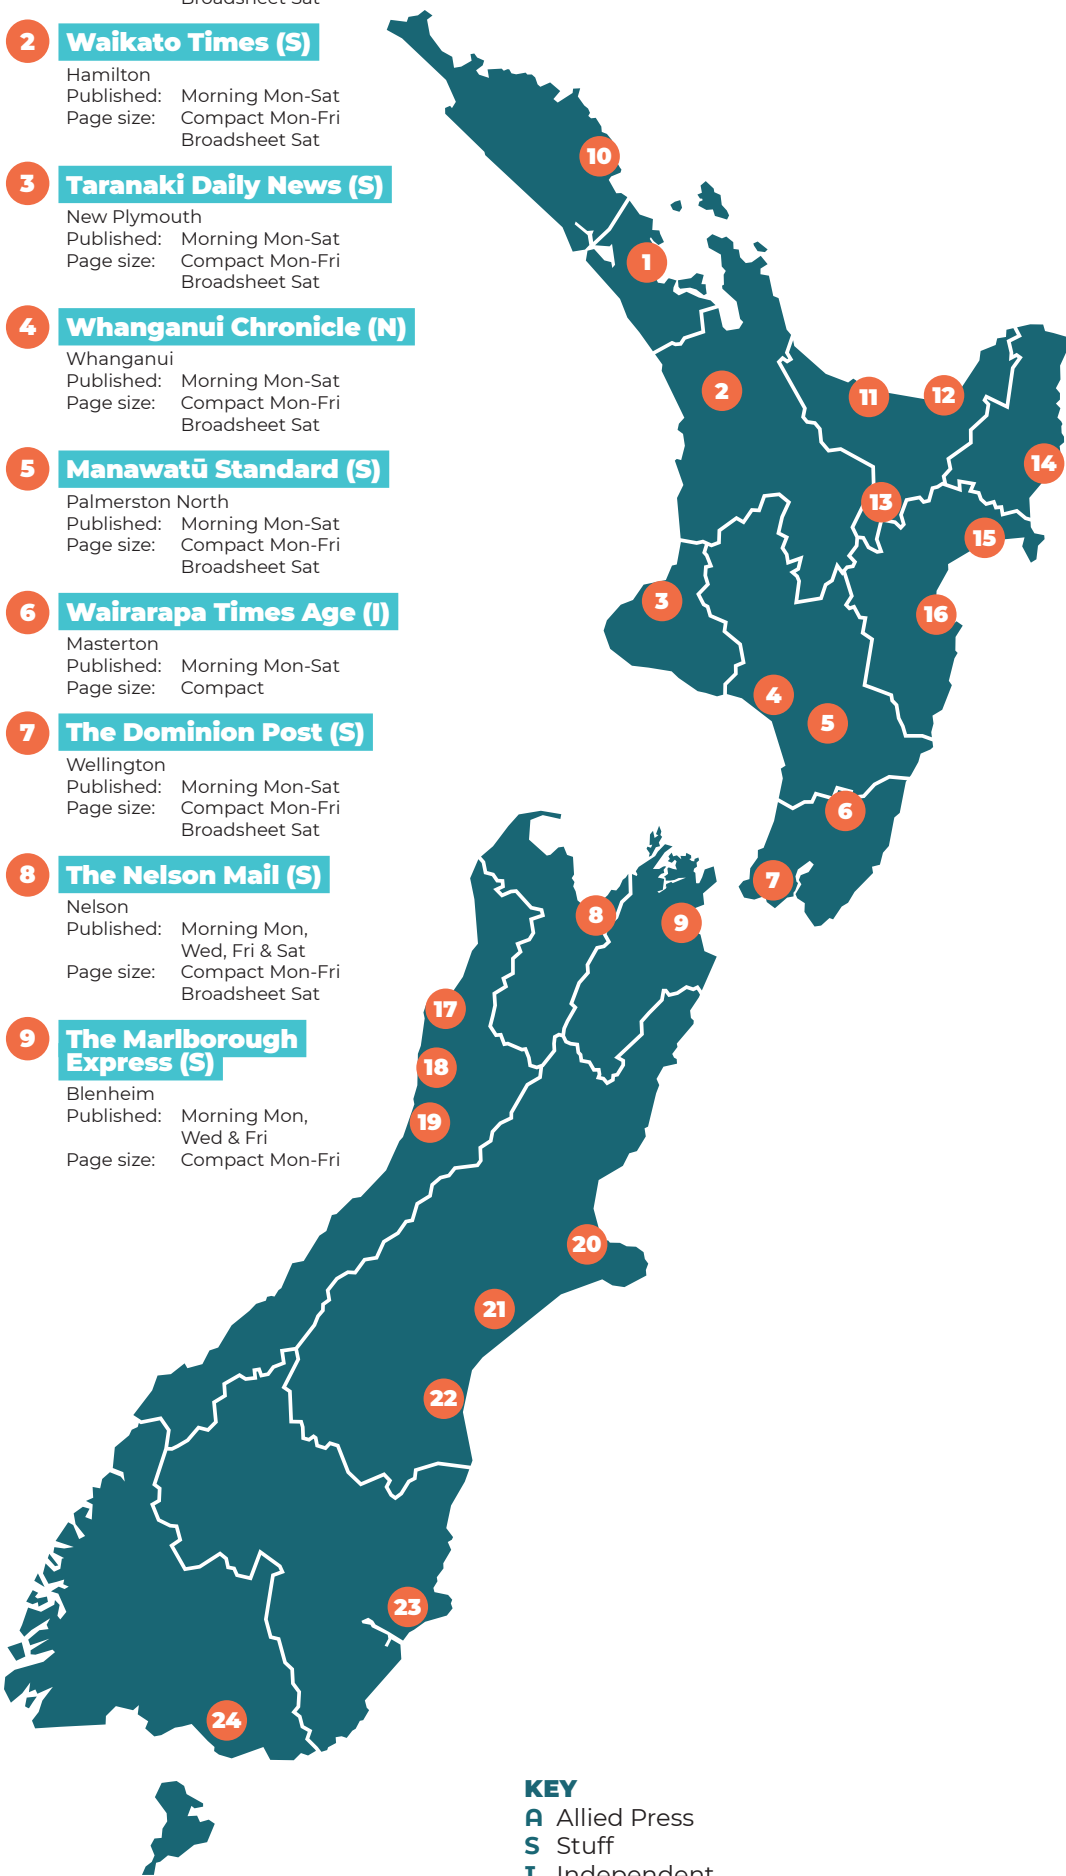

Whangārei
Published: Morning Mon-Sat
Page size: Compact Mon-Fri
Broadsheet Sat

11 Bay of Plenty Times (N)

Tauranga
Published: Morning Mon-Sat
Page size: Compact Mon-Fri
Broadsheet Sat

12 Whakātane Beacon (I)

Whakātane
Published: Morning Wed & Fri
Page size: Compact

13 Rotorua Daily Post (N)

Rotorua
Published: Morning Mon-Sat
Page size: Compact Mon-Fri
Broadsheet Sat

14 The Gisborne Herald (I)

Gisborne
Published: Afternoon Mon-Sat
Page size: Compact

15 Wairoa Star (I)

Wairoa
Published: Morning Tues & Thu
Page size: Compact

16 Hawkes Bay Today (N)

Hastings
Published: Morning Mon-Sat
Page size: Compact Mon-Fri
Broadsheet Sat

17 The Westport News (I)

Westport
Published: Afternoon Mon-Fri
Page size: Broadsheet

18 Greymouth Star (I)

Greymouth
Published: Afternoon Mon-Fri
& Morning Sat
Page size: Broadsheet

19 Hokitika Guardian (I)

Hokitika
Published: Morning Mon-Fri
Page size: Compact

20 The Press (S)

Christchurch
Published: Morning Mon-Sat
Page size: Compact Mon-Fri
Broadsheet Sat

21 Ashburton Guardian (I)

Ashburton
Published: Morning Wed, Fri & Sat
Page size: Compact

22 The Timaru Herald (S)

Timaru
Published: Morning Mon-Sat
Page size: Compact Mon-Fri
Broadsheet Sat

23 Otago Daily Times (A)

Dunedin
Published: Morning Mon-Sat
Page size: Broadsheet

24 Southland Times (S)

Invercargill
Published: Morning Mon-Sat
Page size: Compact Mon-Fri
Broadsheet Sat

KEY

- A Allied Press
- S Stuff
- I Independent
- N NZME

**NEWS
PUBLISHERS'
ASSOCIATION**