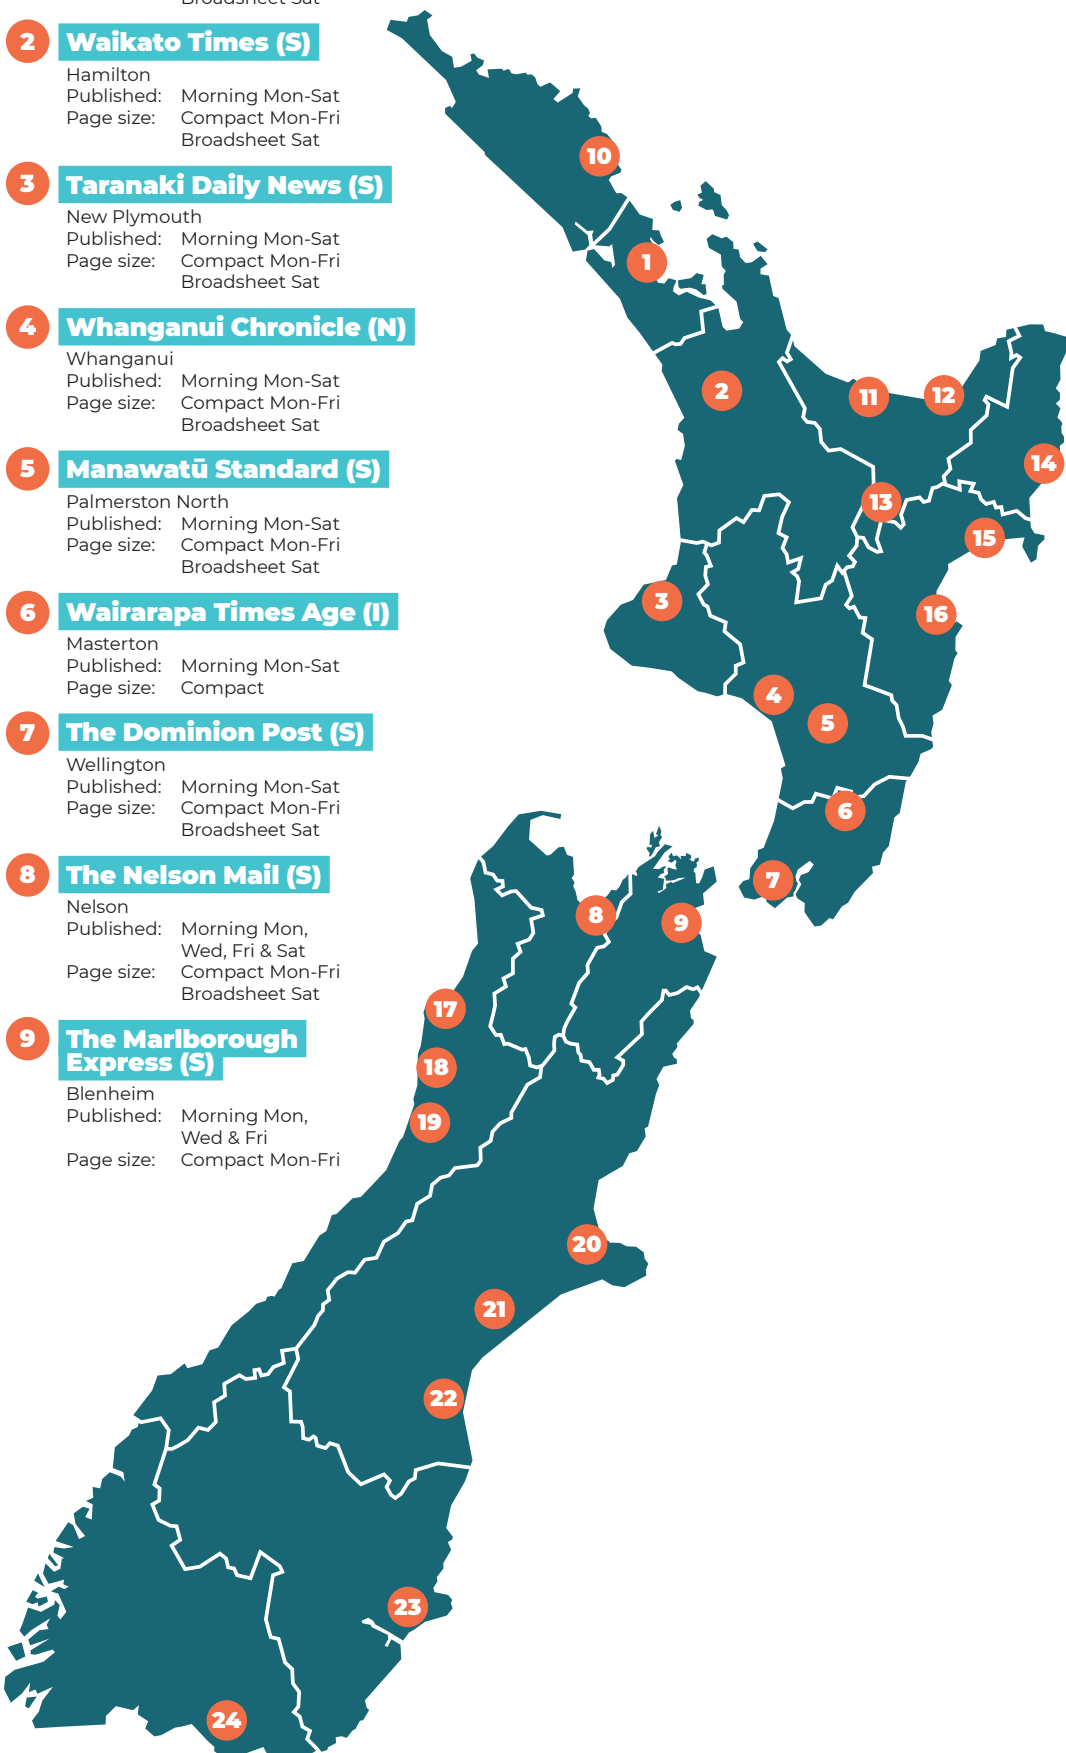

Whangārei
Published: Morning Mon-Sat
Page size: Compact Mon-Fri
Broadsheet Sat

11 Bay of Plenty Times (N)

Tauranga
Published: Morning Mon-Sat
Page size: Compact Mon-Fri
Broadsheet Sat

12 Whakātane Beacon (I)

Whakātane
Published: Morning Wed & Fri
Page size: Compact

13 Rotorua Daily Post (N)

Rotorua
Published: Morning Mon-Sat
Page size: Compact Mon-Fri
Broadsheet Sat

14 The Gisborne Herald (I)

Gisborne
Published: Afternoon Mon-Sat
Page size: Compact

15 Wairoa Star (I)

Wairoa
Published: Morning Tues & Thu
Page size: Compact

16 Hawkes Bay Today (N)

Hastings
Published: Morning Mon-Sat
Page size: Compact Mon-Fri
Broadsheet Sat

17 The Westport News (I)

Westport
Published: Afternoon Mon-Fri
Page size: Broadsheet

18 Greymouth Star (I)

Greymouth
Published: Afternoon Mon-Fri
& Morning Sat
Page size: Broadsheet

19 Hokitika Guardian (I)

Hokitika
Published: Morning Mon-Fri
Page size: Compact

20 The Press (S)

Christchurch
Published: Morning Mon-Sat
Page size: Compact Mon-Fri
Broadsheet Sat

21 Ashburton Guardian (I)

Ashburton
Published: Morning Wed, Fri & Sat
Page size: Compact

22 The Timaru Herald (S)

Timaru
Published: Morning Mon-Sat
Page size: Compact Mon-Fri
Broadsheet Sat

23 Otago Daily Times (I)

Dunedin
Published: Morning Mon-Sat
Page size: Broadsheet

24 Southland Times (S)

Invercargill
Published: Morning Mon-Sat
Page size: Compact Mon-Fri
Broadsheet Sat

KEY

- A Allied Press
- S Stuff
- I Independent
- N NZME